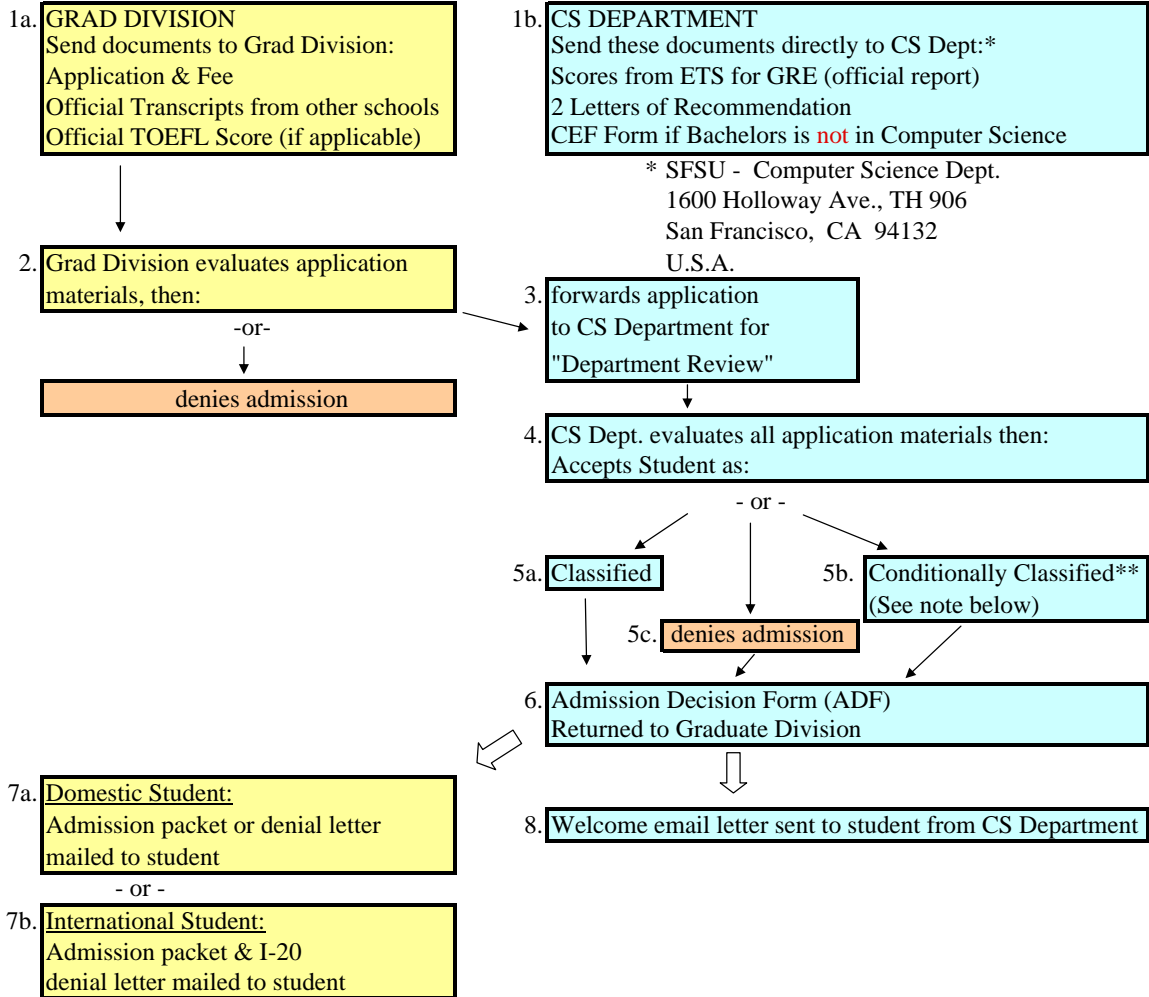

\* TOEFL:  
 o 550 total score on the paper based test  
 o 213 total score on the computer based test  
 o 80 total score on the internet based test (iBT)  
 \* IELTS:  
 o Overall band score of 6.5

All graduate and post-baccalaureate applicants, regardless of citizenship, whose native language is not English and whose preparatory education was principally in a language other than English must take the TOEFL or IELTS test.

**FOLLOW THESE STEPS FOR APPLICATION PROCESS:**

**\*\*NOTE: CONDITIONALLY CLASSIFIED**  
 Student will need to meet certain criteria for example: take some lower level courses to prepare for program, or finish other requirements as stipulated by the CS Graduate Admissions Advisor. See text below.